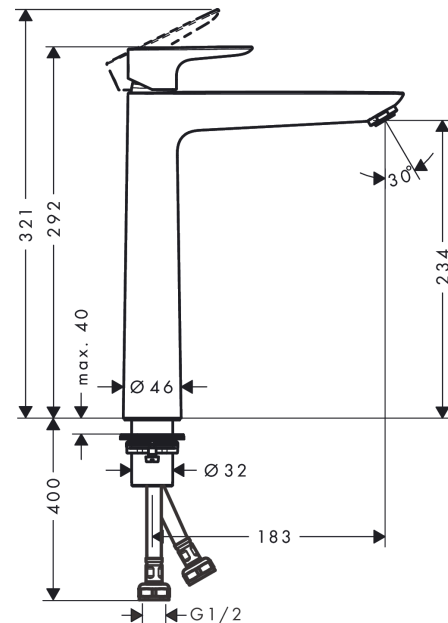

Talis E

Single lever basin mixer 240 without waste set

Surfaces: **Brushed Nickel** Article Number: **71717823**

Description

product features

- ComfortZone 190
- projection: 166 mm
- spout height: 234 mm
- spray type: normal spray
- maximum flow rate at 3 bar: 5 l/min
- ceramic cartridge
- temperature limitation adjustable
- suitable for continuous flow water heaters
- connection type: G 1/2 connections
- connection dimension: DN15

Technology

Certificates

Product image

Scale drawing

Flowchart